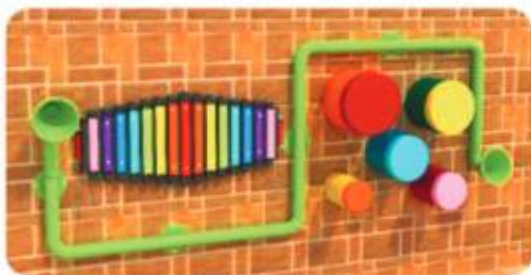

LPS 05

RHYTHAM WALL

Age Group : All ages