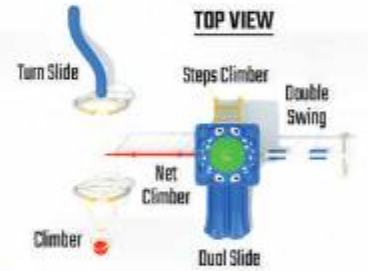

# SNAIL MULTI PLAY STATION

Model No · LP 034

Safety Zone · 28' x 17'

Age Group · 3 - 14