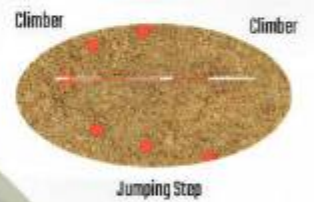

WEB CLIMBER

Model No - LP 040

Safety Zone - D-20 x H-8.5'

Age Group - 6 - 14

TOP VIEW