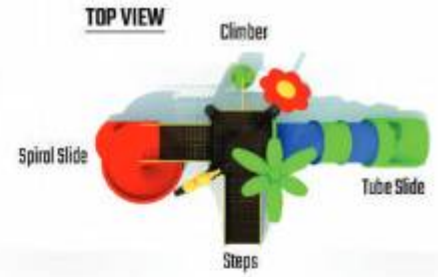

# SNAIL MULTI PLAY STATION

Model No · LP 034

Safety Zone · 28' x 17'

Age Group · 3 - 14