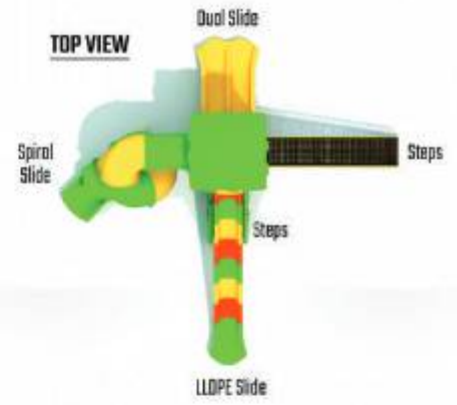

MEGA MULTI PLAY STATION

Model No • LP 036

Safety Zone • 30' x 30'

Age Group • 5 - 14