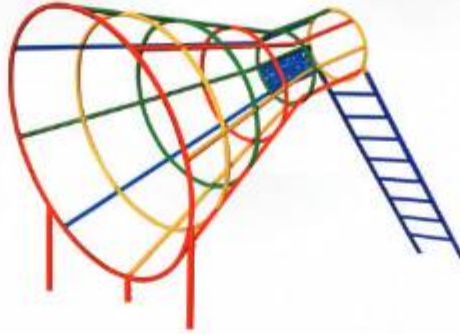

**LP 507** ARCH CLIMBER

Safety Zone : 3' x 10' / Age Group : 6 - 14

**LP 508** ROCKET CLIMBER

Safety Zone : 7' x 7' / Age Group : 6 - 14

**LP 509** DOME CLIMBER

Safety Zone : 15' x 15' / Age Group : 6 - 14

**LP 510** TRI CIRCLE CLIMBER

Safety Zone : 15' x 10' / Age Group : 6 - 14

**LP 511** SPIDER CLIMBER

Safety Zone : 6' x 10' / Age Group : 6 - 14

**LP 512** SPHERE CLIMBER

Safety Zone : 10' x 10' / Age Group : 6 - 14

**LP 513** MONKEY BAR CLIMBER

Safety Zone : 12' x 4' / Age Group : 6 - 14

**LP 514** FUNNEL CLIMBER

Safety Zone : 15' x 6' / Age Group : 6 - 14

**LP 515** MAGIC CARPET

Safety Zone : 7' x 20' / Age Group : 6 - 14

**LP 516** SNAIL CLIMBER

Safety Zone : 3' x 10' / Age Group : 6 - 14

**LP 517** STEP CLIMBER

Safety Zone : 4' x 4' / Age Group : 6 - 14

**LP 518** SATELLITE CLIMBER

Safety Zone : 10' x 10' / Age Group : 6 - 14