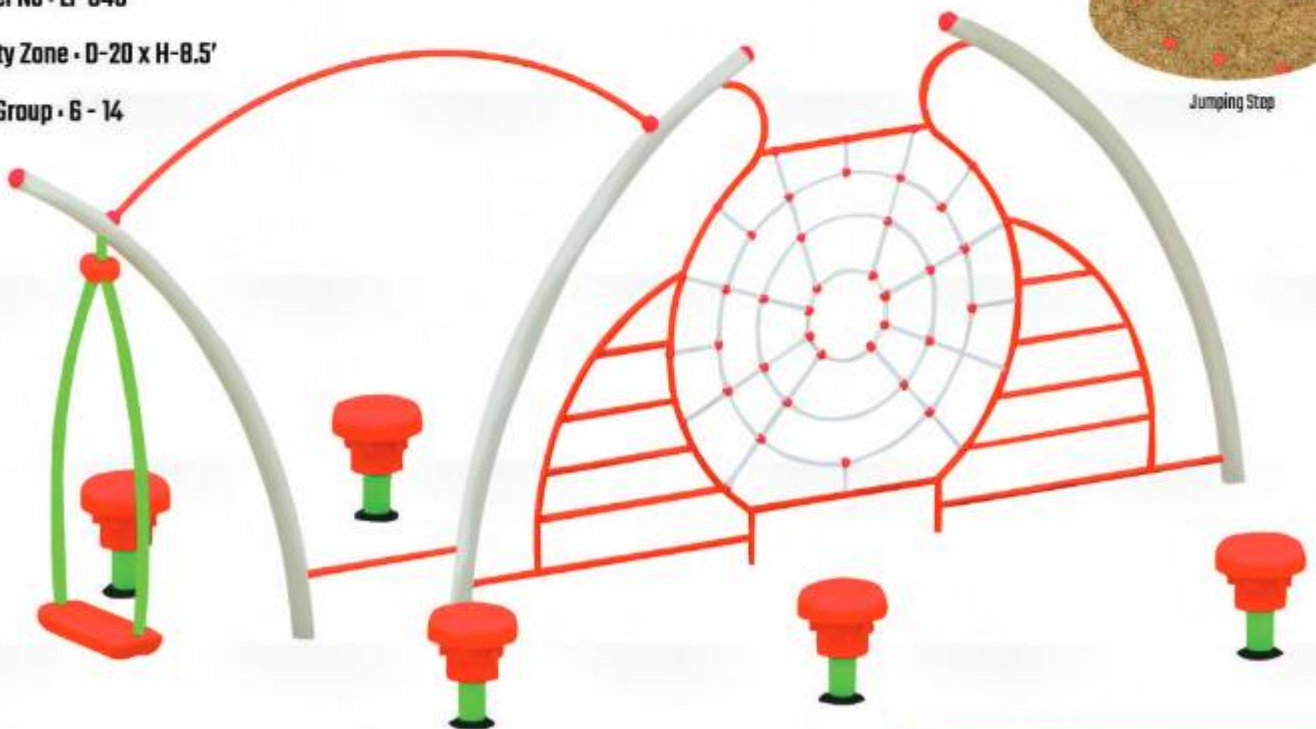

# WEB SCRAMBLERS

Model No - LP 039

Safety Zone - 36' x 8'

Age Group - 6 - 14

TOP VIEW

# WEB CLIMBER

Model No - LP 040

Safety Zone - D-20 x H-8.5'

Age Group - 6 - 14

TOP VIEW