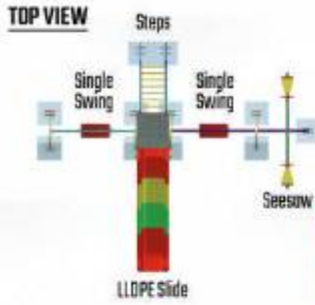

MINI COMBO SET

Model No • LP 011

Safety Zone • 18' x 18'

Age Group • 4 - 14

SPACECRAFT PLAY STATION

Model No • LP 044

Size • L x W x H (Ft) - 36.4 x 16.7 x 12

Age Group • 6 - 14