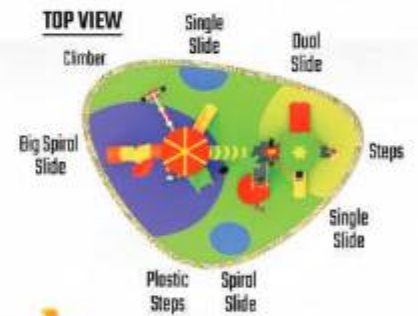

DISNEY MULTI PLAY STATION

Model No · LP 035

Safety Zone · 50' x 30'

Age Group · 5 - 14