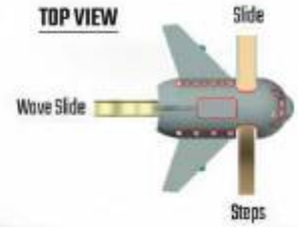

AEROPLANE MULTI PLAY STATION

Model No - LP 015

Safety Zone - 22' x 15'

Age Group - 4 - 14