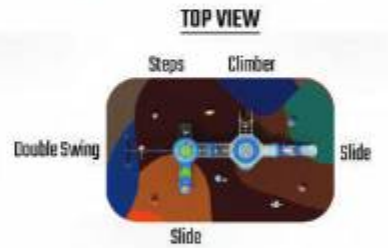

MINI COMBO SET

Model No • LP 011

Safety Zone • 18' x 18'

Age Group • 4 - 14

SPACECRAFT PLAY STATION

Model No • LP 044

Size • L x W x H (Ft) - 36.4 x 16.7 x 12

Age Group • 6 - 14