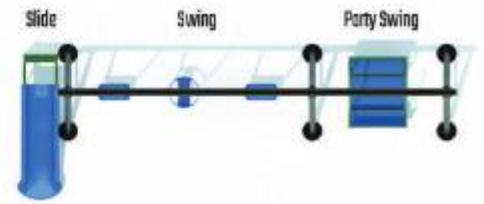

# FAMILY PLAY STATION

Model No • LP 032

Safety Zone • 40' x 15'

Age Group • 3 - 50

TOP VIEW